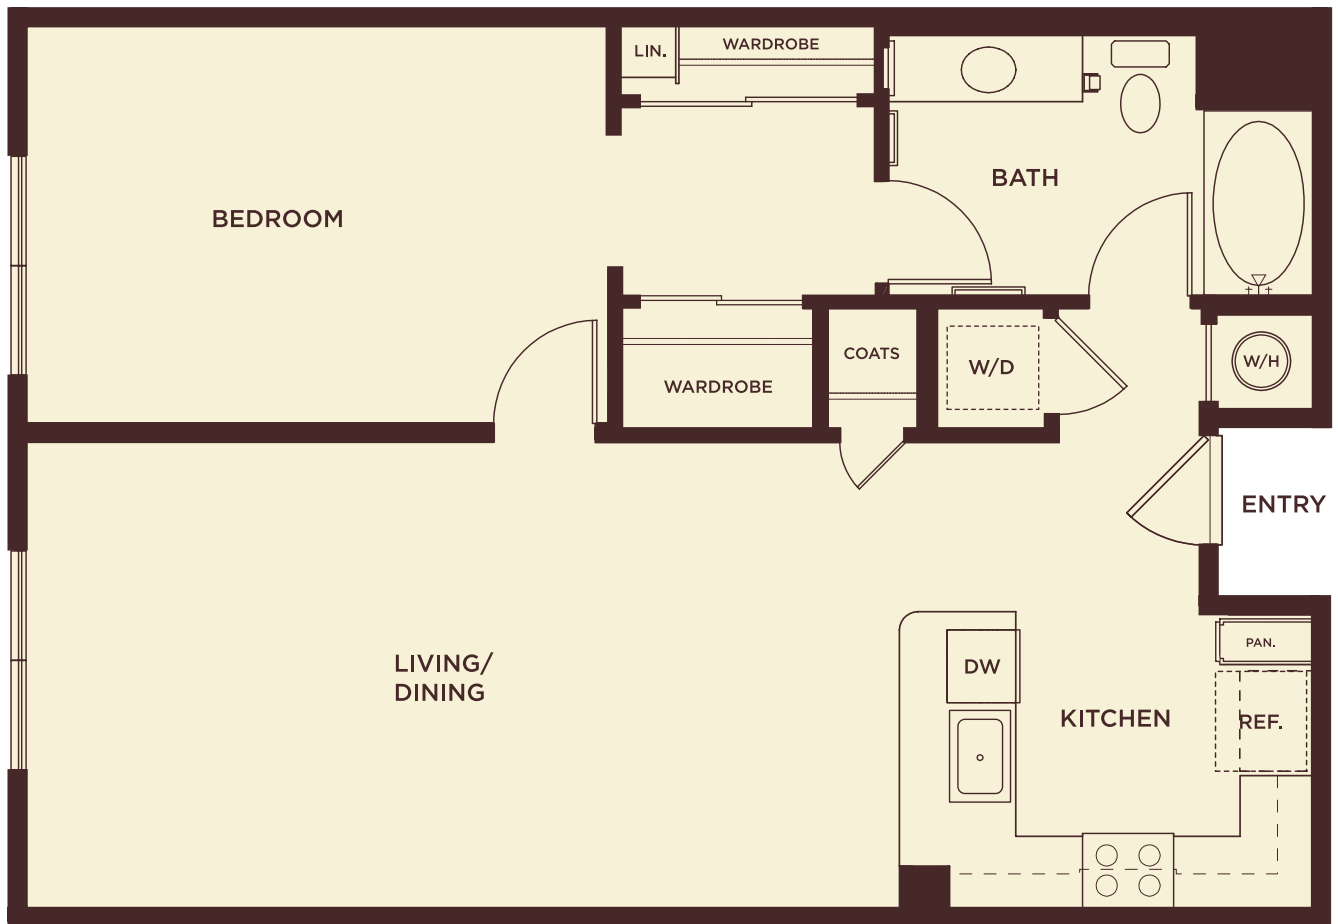

**PARAGON**  
AT OLD TOWN

700 S. Myrtle Ave.  
Monrovia, CA 91016  
ParagonAtOldTown.com

**Monroe - 1 Bedroom • 1 Bath • 833 Square Feet**